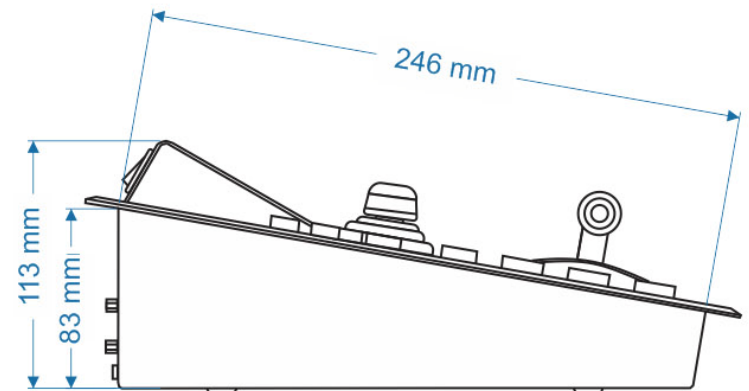

GVM-120H Installation dimensions

Installation dimensions of Control Panel GVM-810c

Recommended hole size for table

Installation dimensions of Control Panel GVM-1610c

Recommended hole size for table

Installation dimensions of Main Unit GVM-120H

Height:1U

Width:482mm