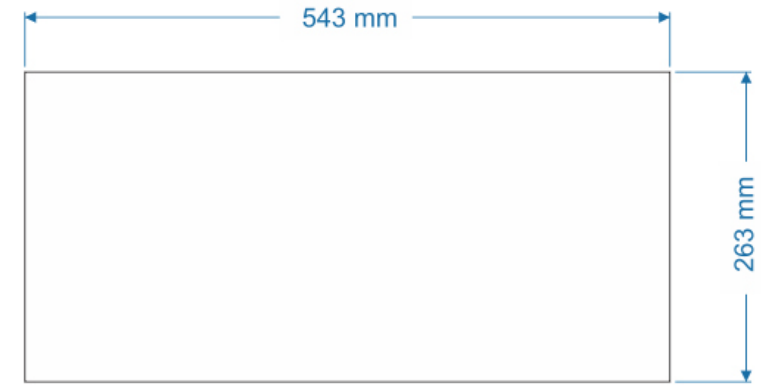

GVM-120H Installation dimensions

Installation dimensions of Control Panel GVM-810c

Recommended hole size for table

Installation dimensions of Control Panel GVM-1610c

Recommended hole size for table

Installation dimensions of Main Unit GVM-120H

Height:1U

Width:482mm