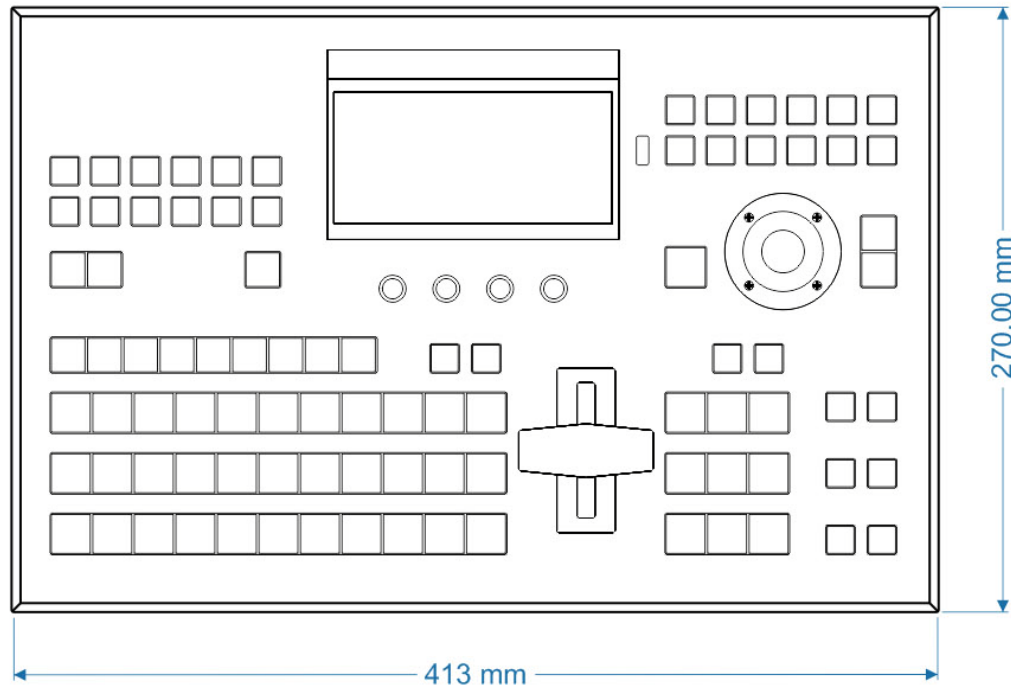

GVM-120H Installation dimensions

Installation dimensions of Control Panel GVM-810c

Recommended desk cutout size

Installation dimensions of Control Panel GVM-1610c

Recommended desk cutout size

Installation dimensions of Main Unit GVM-120H

Height:1U

Width:482mm