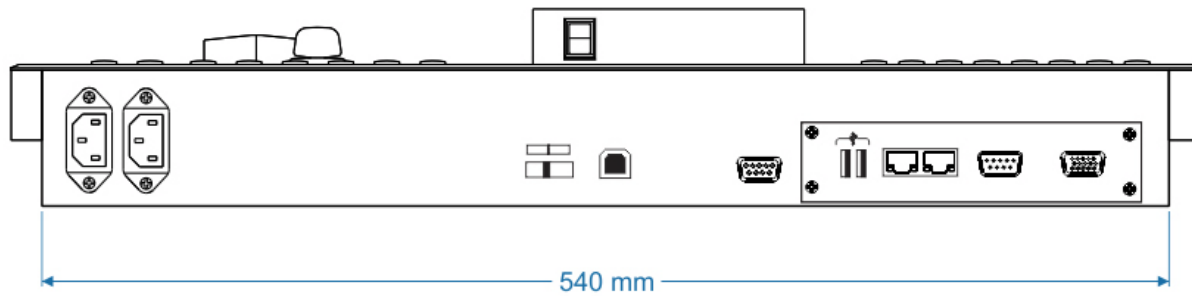

GVM-120H Installation dimensions

Installation dimensions of Control Panel GVM-810c

Recommended desk cutout size

Installation dimensions of Control Panel GVM-1610c

Recommended desk cutout size

Installation dimensions of Main Unit GVM-120H

Height:1U

Width:482mm