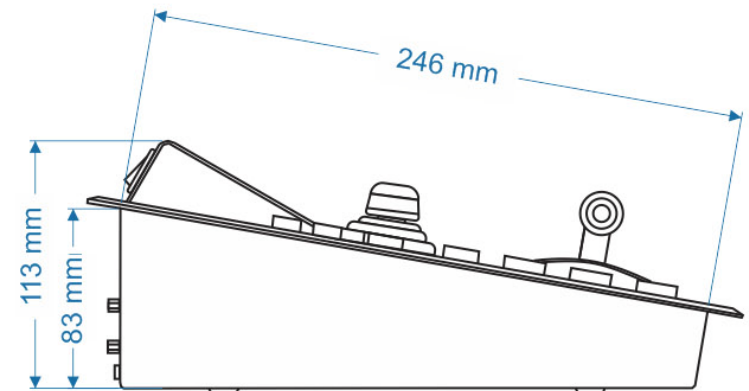

GVM-120H Installation dimensions

Installation dimensions of Control Panel GVM-810c

Recommended desk cutout size

Installation dimensions of Control Panel GVM-1610c

Recommended desk cutout size

Installation dimensions of Main Unit GVM-120H

Height:1U

Width:482mm