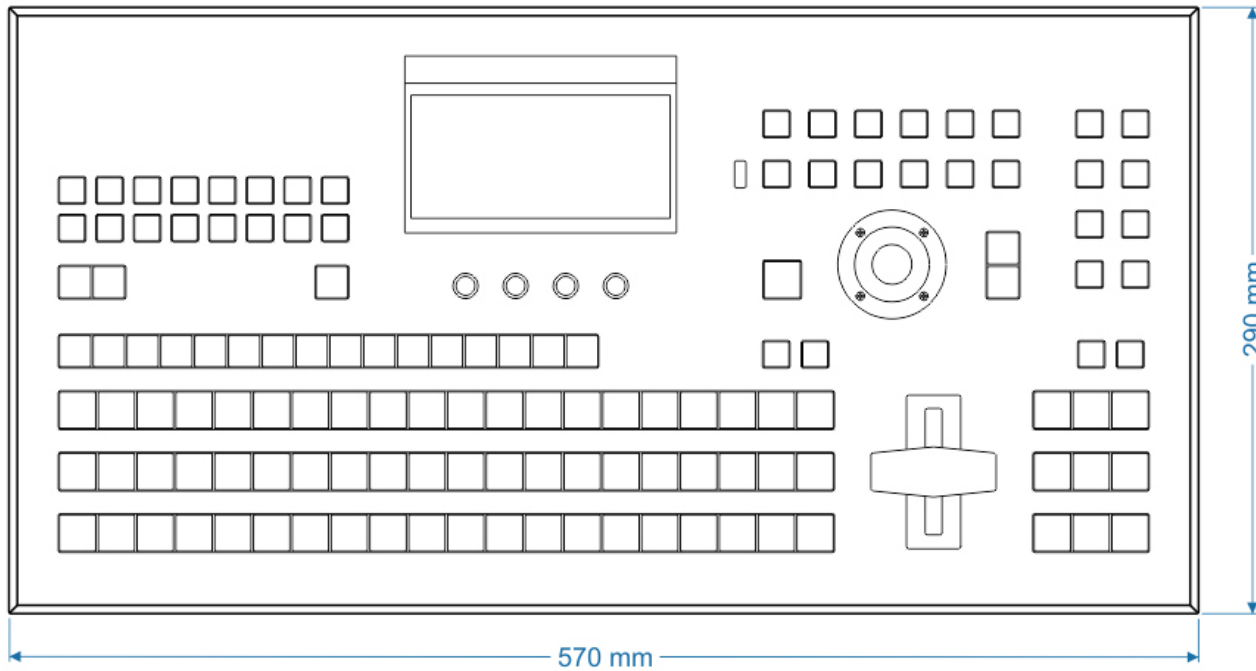

GVM-120H Installation dimensions

Installation dimensions of Control Panel GVM-810c

Recommended hole size for table

Installation dimensions of Control Panel GVM-1610c

Recommended hole size for table

Installation dimensions of Main Unit GVM-120H

Height:1U

Width:482mm