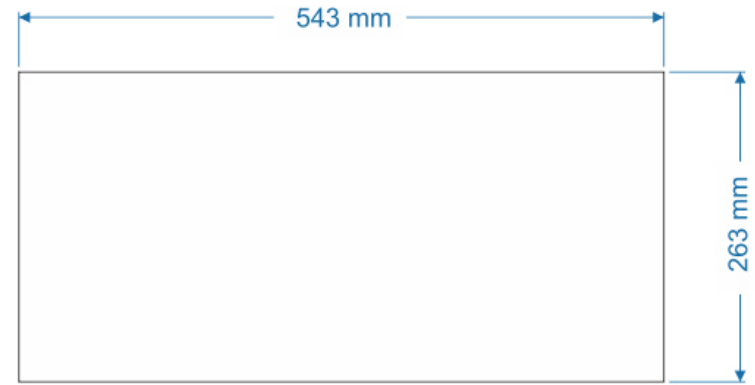

GVM-120H Installation dimensions

Installation dimensions of Control Panel GVM-810c

Recommended desk cutout size

Installation dimensions of Control Panel GVM-1610c

Recommended desk cutout size

Installation dimensions of Main Unit GVM-120H

Height:1U

Width:482mm