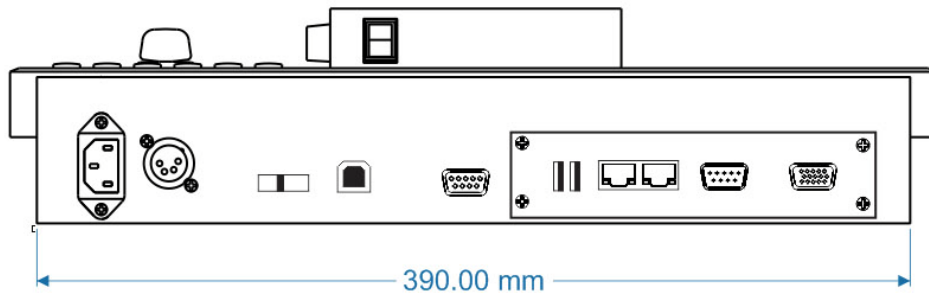

GVM-120H Installation dimensions

Installation dimensions of Control Panel GVM-810c

Recommended desk cutout size

Installation dimensions of Control Panel GVM-1610c

Recommended desk cutout size

Installation dimensions of Main Unit GVM-120H

Height:1U

Width:482mm