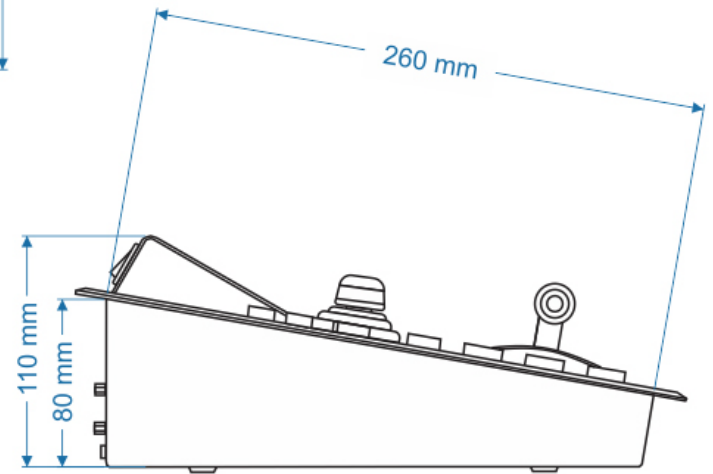

GVM-120H Installation dimensions

Installation dimensions of Control Panel GVM-810c

Recommended desk cutout size

Installation dimensions of Control Panel GVM-1610c

Recommended desk cutout size

Installation dimensions of Main Unit GVM-120H

Height:1U

Width:482mm