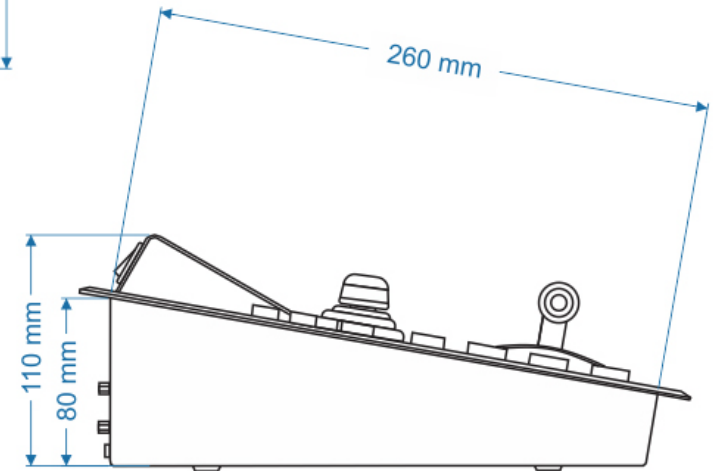

GVM-120H Installation dimensions

Installation dimensions of Control Panel GVM-810c

Recommended hole size for table

Installation dimensions of Control Panel GVM-1610c

Recommended hole size for table

Installation dimensions of Main Unit GVM-120H

Height:1U

Width:482mm