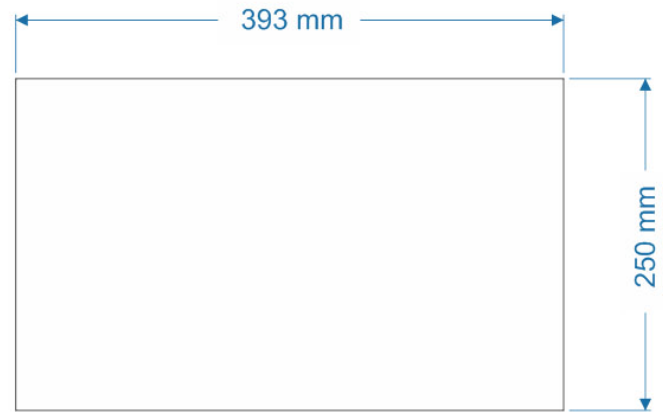

GVM-120H Installation dimensions

Installation dimensions of Control Panel GVM-810c

Recommended hole size for table

Installation dimensions of Control Panel GVM-1610c

Recommended hole size for table

Installation dimensions of Main Unit GVM-120H

Height:1U

Width:482mm