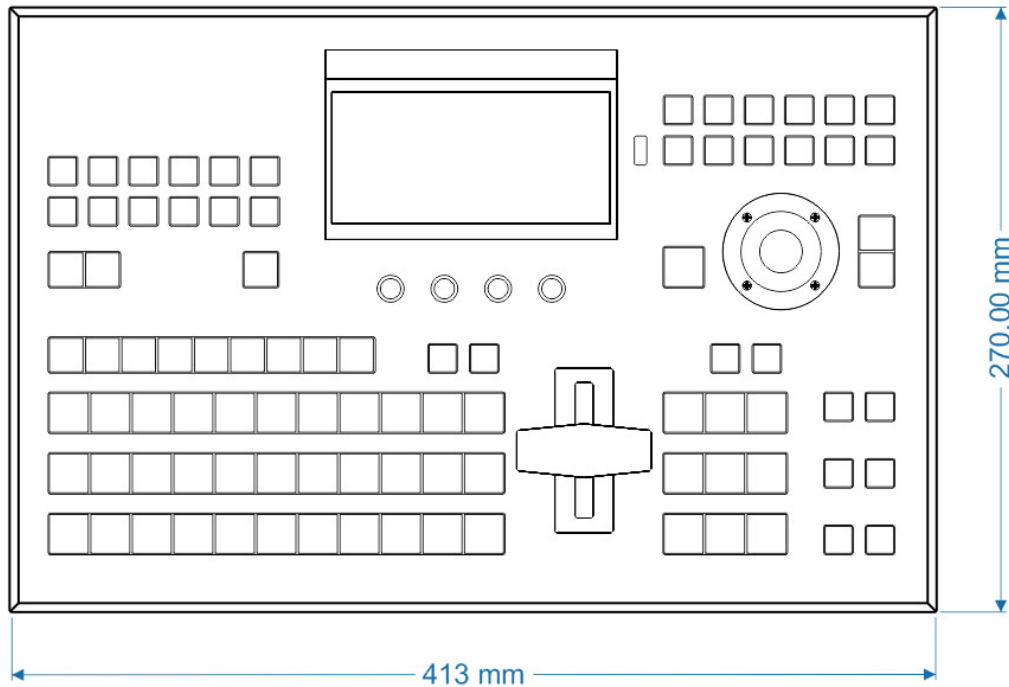

GVM-120H Installation dimensions

Installation dimensions of Control Panel GVM-810c

Recommended hole size for table

Installation dimensions of Control Panel GVM-1610c

Recommended hole size for table

Installation dimensions of Main Unit GVM-120H

Height:1U

Width:482mm