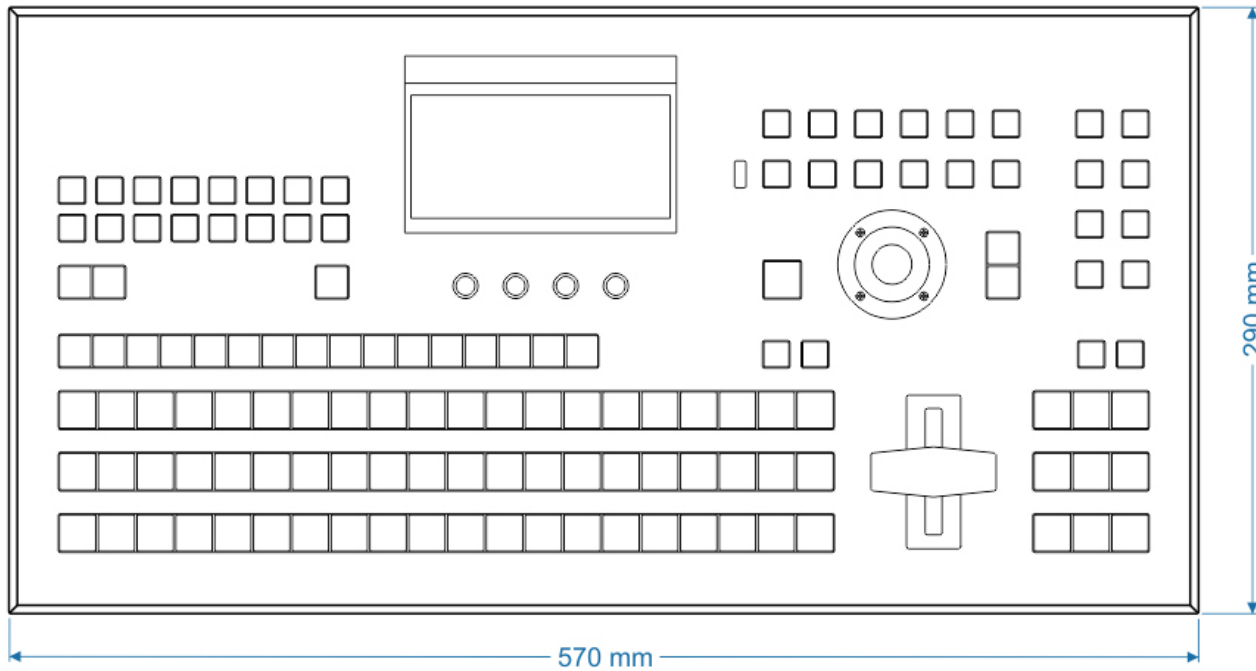

GVM-120H Installation dimensions

Installation dimensions of Control Panel GVM-810c

Recommended desk cutout size

Installation dimensions of Control Panel GVM-1610c

Recommended desk cutout size

Installation dimensions of Main Unit GVM-120H

Height:1U

Width:482mm