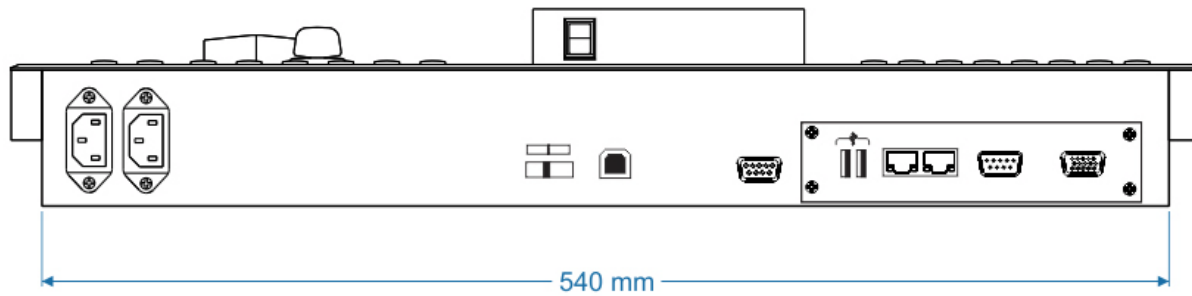

GVM-120H Installation dimensions

Installation dimensions of Control Panel GVM-810c

Recommended hole size for table

Installation dimensions of Control Panel GVM-1610c

Recommended hole size for table

Installation dimensions of Main Unit GVM-120H

Height:1U

Width:482mm