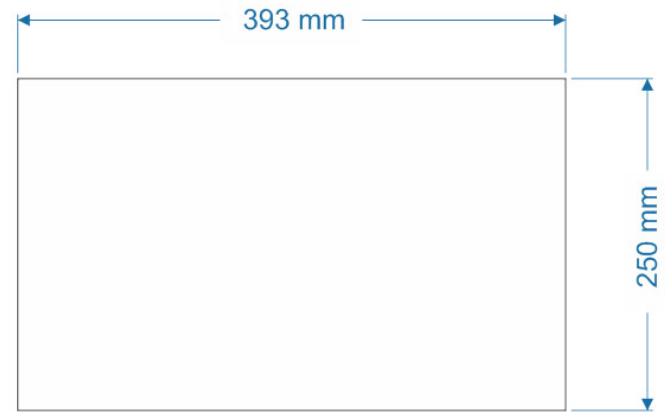

GVM-120H Installation dimensions

Installation dimensions of Control Panel GVM-810c

Recommended desk cutout size

Installation dimensions of Control Panel GVM-1610c

Recommended desk cutout size

Installation dimensions of Main Unit GVM-120H

Height:1U

Width:482mm