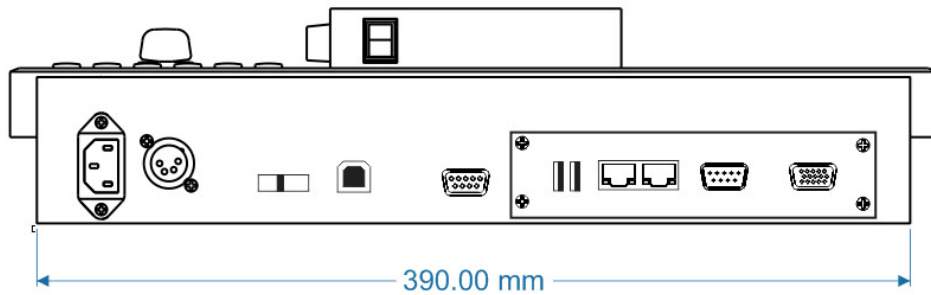

GVM-120H Installation dimensions

Installation dimensions of Control Panel GVM-810c

Recommended hole size for table

Installation dimensions of Control Panel GVM-1610c

Recommended hole size for table

Installation dimensions of Main Unit GVM-120H

Height:1U

Width:482mm