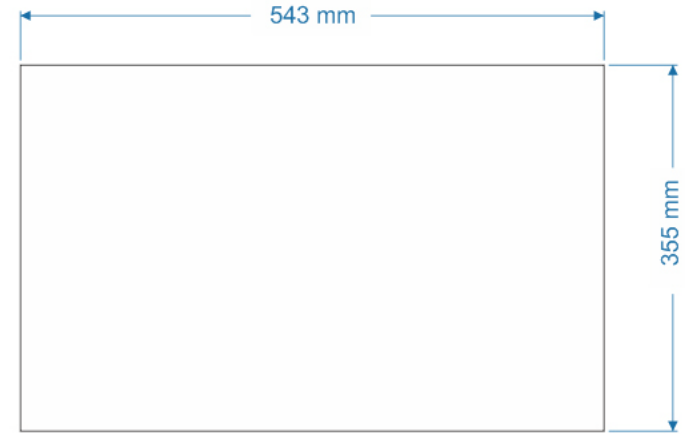

GVM1615 Installation dimensions

Installation dimensions of GVM-1615c Control Panel

Recommended desk cutout size

Installation dimensions of GVM-1615 HD Main Unit (GVM-2400H)

Height:4U

Width:485mm