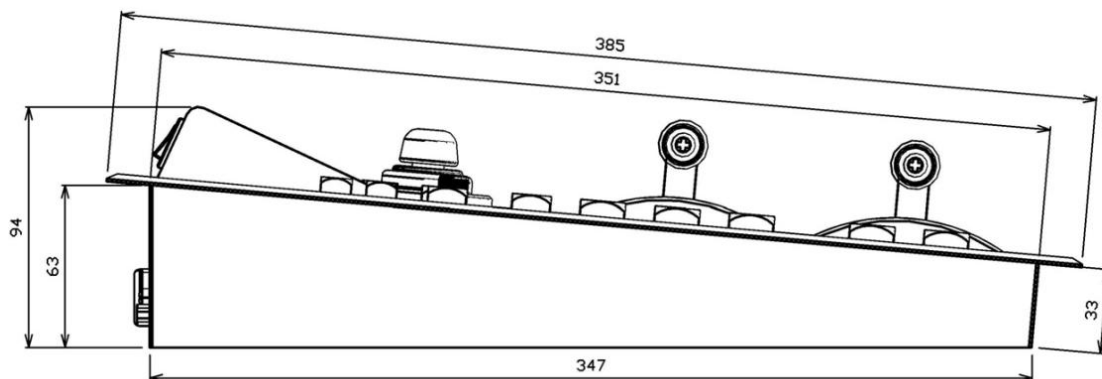

# GVM1615 Installation dimensions

## Installation dimensions of GVM-1615 Control Panel

Installation dimensions of GVM-1615 SD Main Unit (GVM-1600m)

Height:2U

Width:485mm

Installation dimensions of GVM-1615 HD Main Unit (GVM-2400H)

Height:4U

Width:485mm