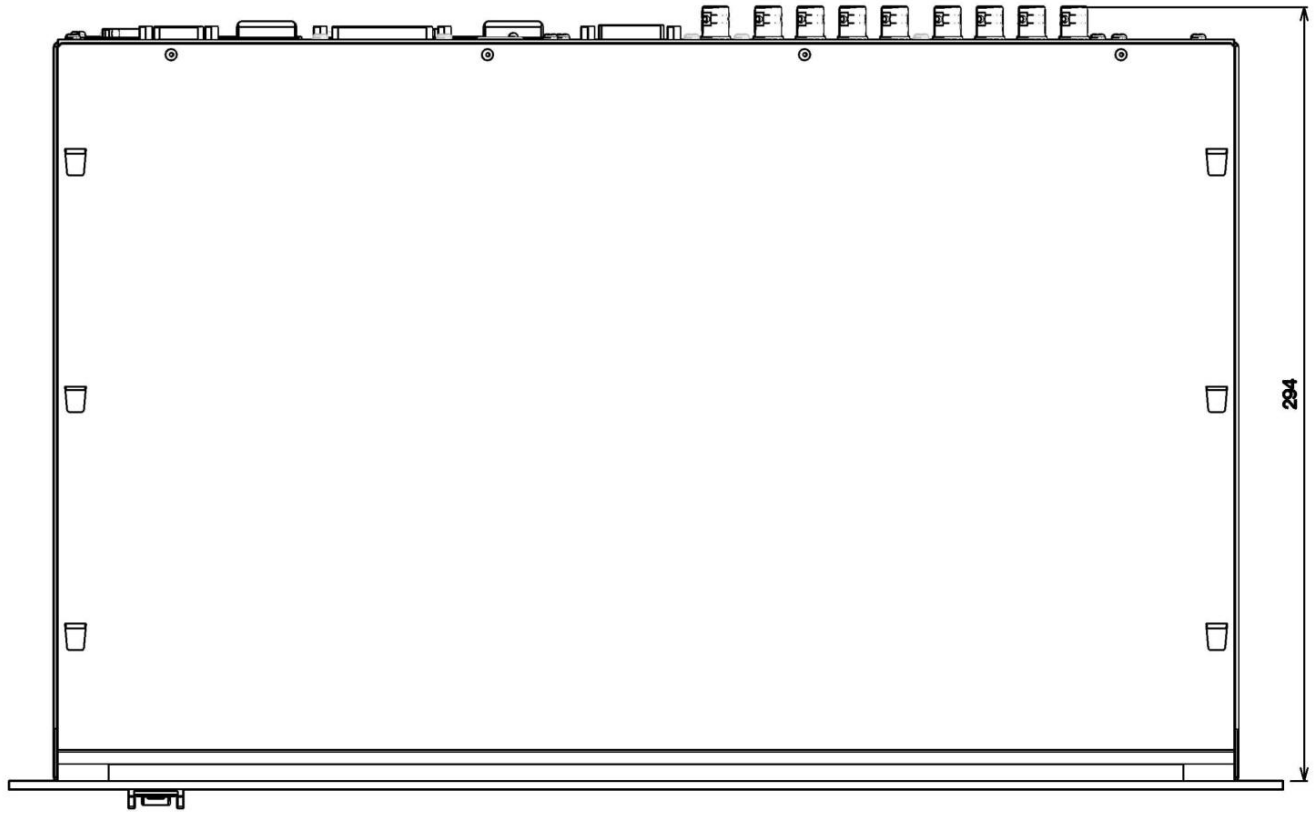

# GVM1615 Installation dimensions

## Installation dimensions of GVM-1615 Control Panel

Installation dimensions of GVM-1615 SD Main Unit (GVM-1600m)

Height:2U

Width:485mm

Installation dimensions of GVM-1615 HD Main Unit (GVM-2400H)

Height:4U

Width:485mm