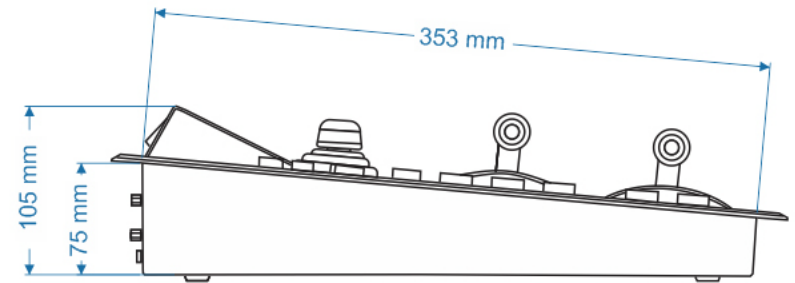

GVM1615 Installation dimensions

Installation dimensions of GVM-1615c Control Panel

Recommended desk cutout size

Installation dimensions of GVM-1615 HD Main Unit (GVM-2400H)

Height:4U

Width:485mm