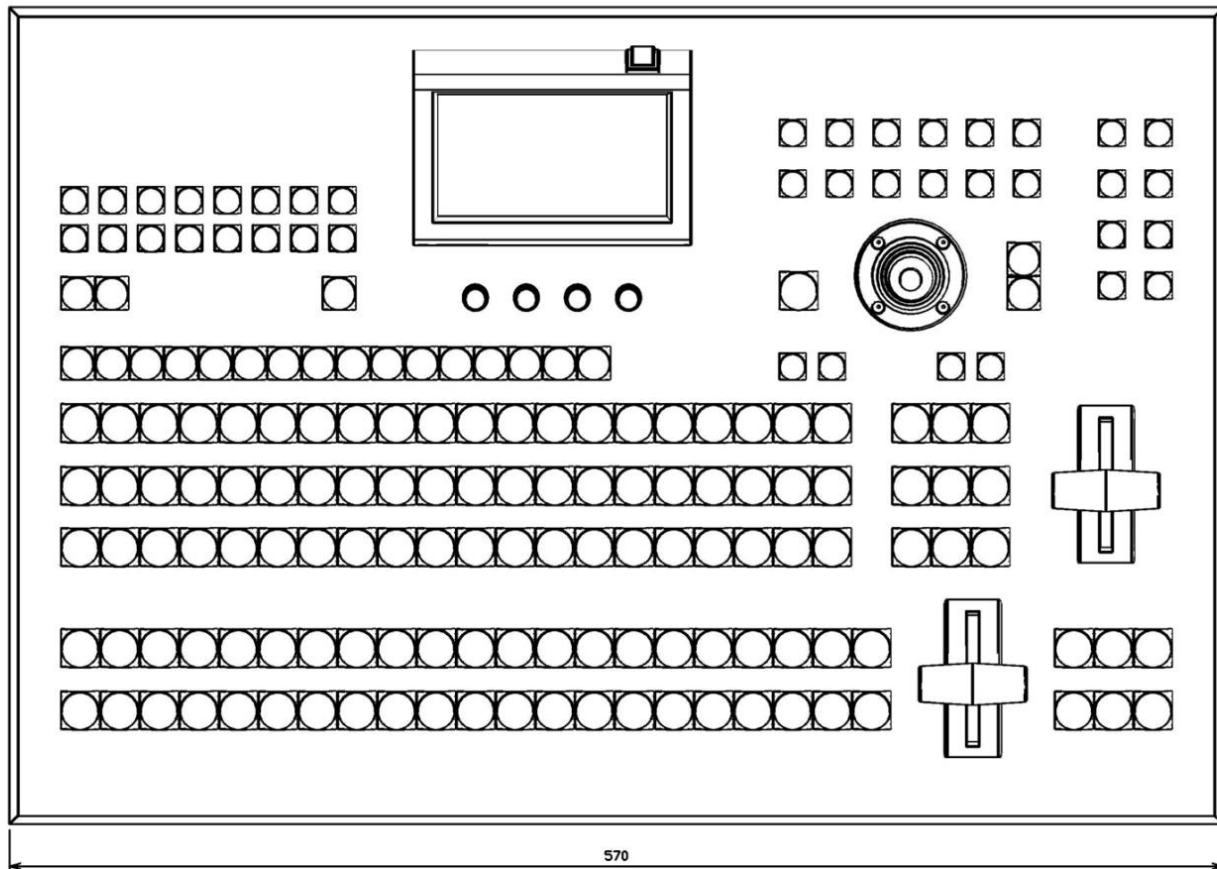

# GVM1615 Installation dimensions

## Installation dimensions of GVM-1615 Control Panel

Installation dimensions of GVM-1615 SD Main Unit (GVM-1600m)

Height:2U

Width:485mm

Installation dimensions of GVM-1615 HD Main Unit (GVM-2400H)

Height:4U

Width:485mm