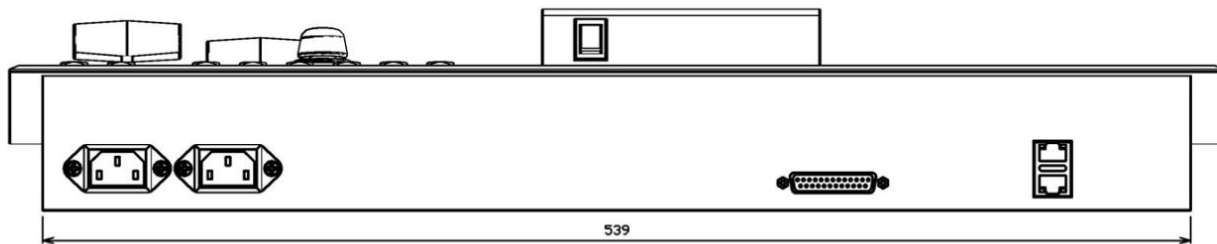

# GVM1615 Installation dimensions

## Installation dimensions of GVM-1615 Control Panel

Installation dimensions of GVM-1615 SD Main Unit (GVM-1600m)

Height:2U

Width:485mm

Installation dimensions of GVM-1615 HD Main Unit (GVM-2400H)

Height:4U

Width:485mm