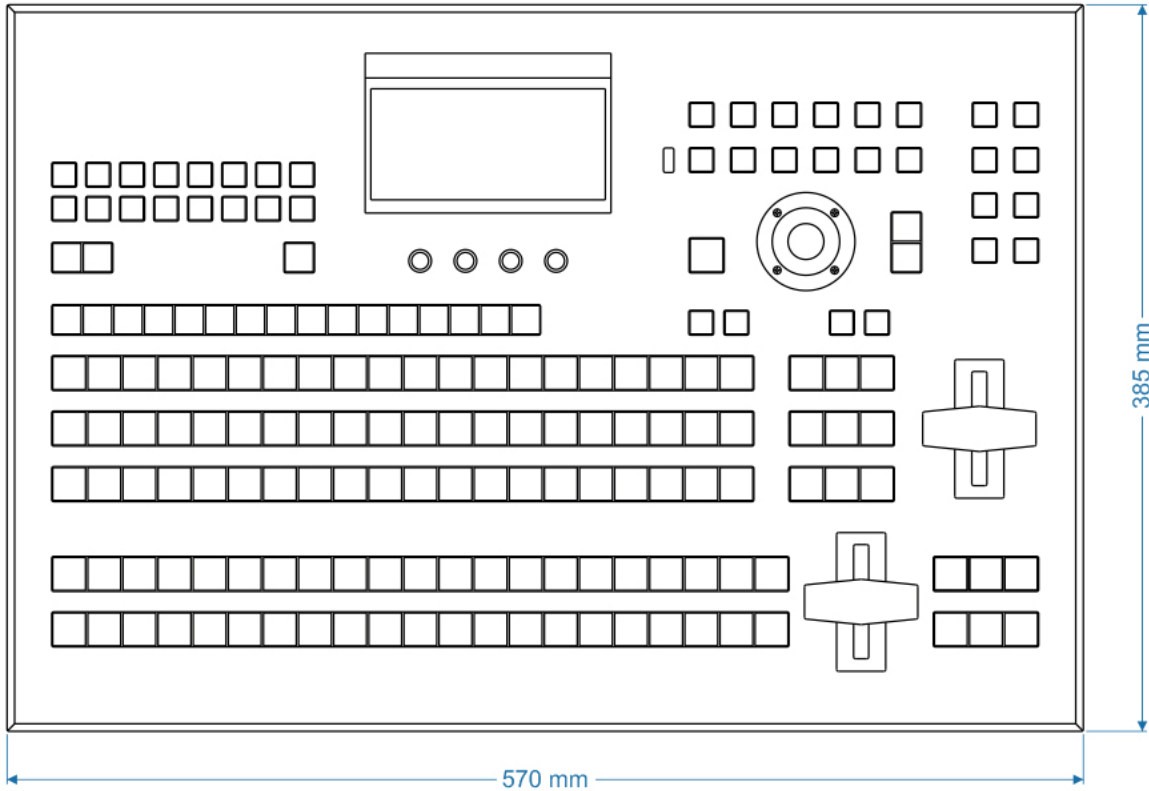

GVM1615 Installation dimensions

Installation dimensions of GVM-1615c Control Panel

Recommended desk cutout size

Installation dimensions of GVM-1615 HD Main Unit (GVM-2400H)

Height:4U

Width:485mm