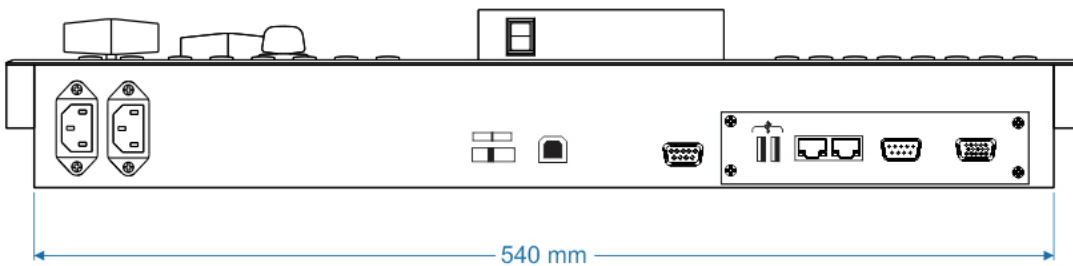

GVM1615 Installation dimensions

Installation dimensions of GVM-1615c Control Panel

Recommended desk cutout size

Installation dimensions of GVM-1615 HD Main Unit (GVM-2400H)

Height:4U

Width:485mm