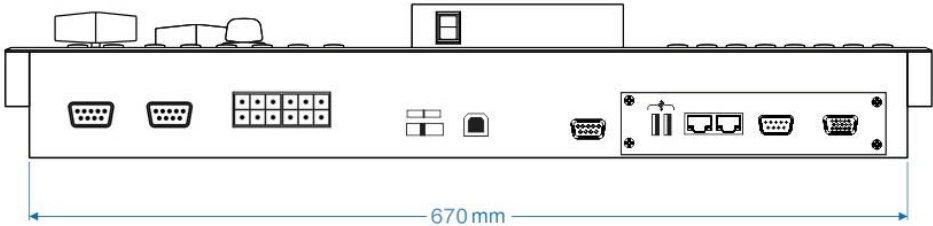

GVM-1620 Installation Dimensions

Installation dimensions of GVM-1620c Control Panel

Installation dimensions of GVM-2400H Main Unit

Height:4U
Width:485mm