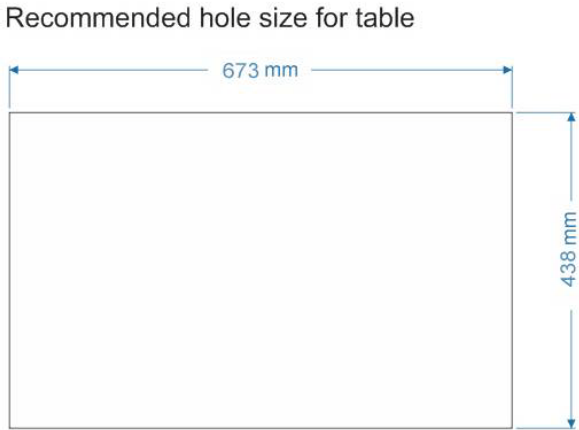

GVM-1620 Installation Dimensions

Installation dimensions of GVM-1620c Control Panel

Installation dimensions of GVM-2400H Main Unit

Height:4U
Width:485mm