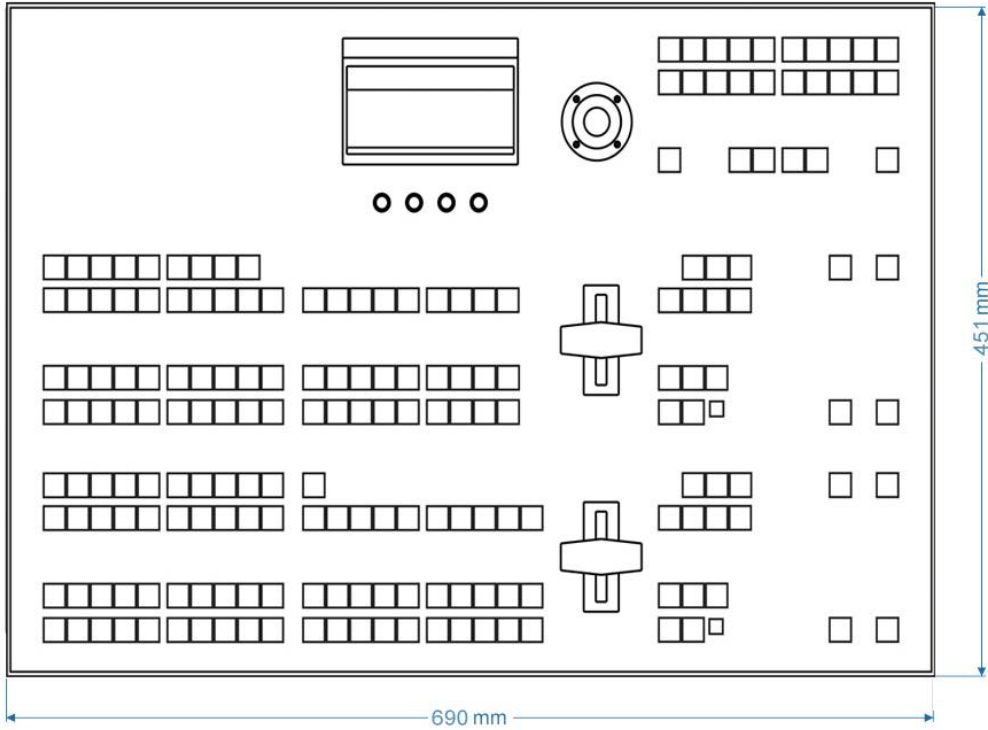

GVM-1620 Installation Dimensions

Installation dimensions of GVM-1620c Control Panel

Installation dimensions of GVM-2400H Main Unit

Height:4U
Width:485mm