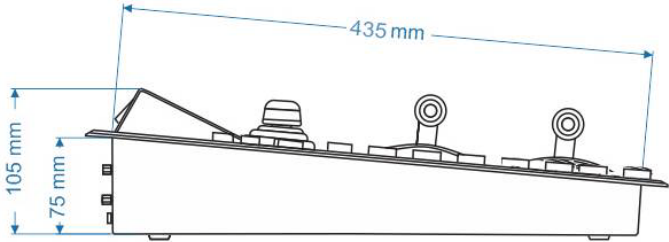

GVM-1620 Installation Dimensions

Installation dimensions of GVM-1620c Control Panel

Installation dimensions of GVM-2400H Main Unit

Height:4U
Width:485mm