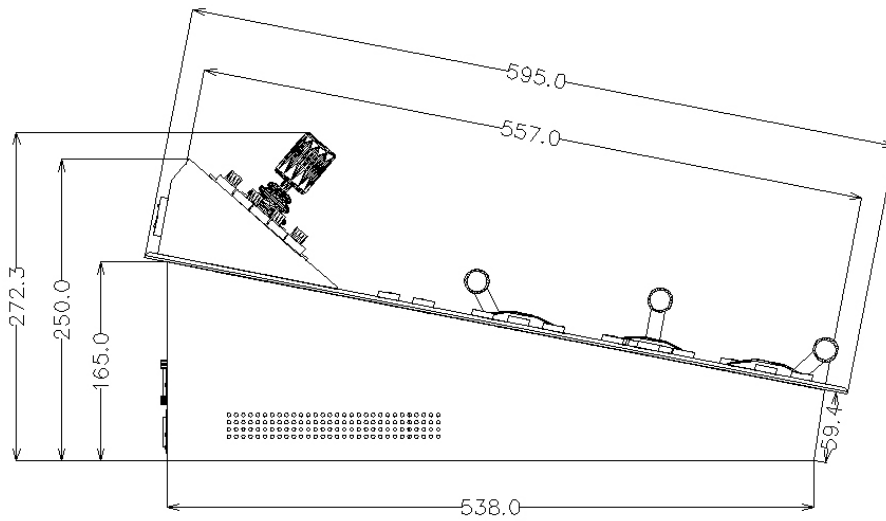

GVM2425 Installation dimensions

Installation dimensions of GVM-2425 Control Panel

Installation dimensions of GVM-2425 SD Main Unit

Installation dimensions of GVM-2425 HD Main Unit (GVM-2400H)

Height:4U

Width:485mm