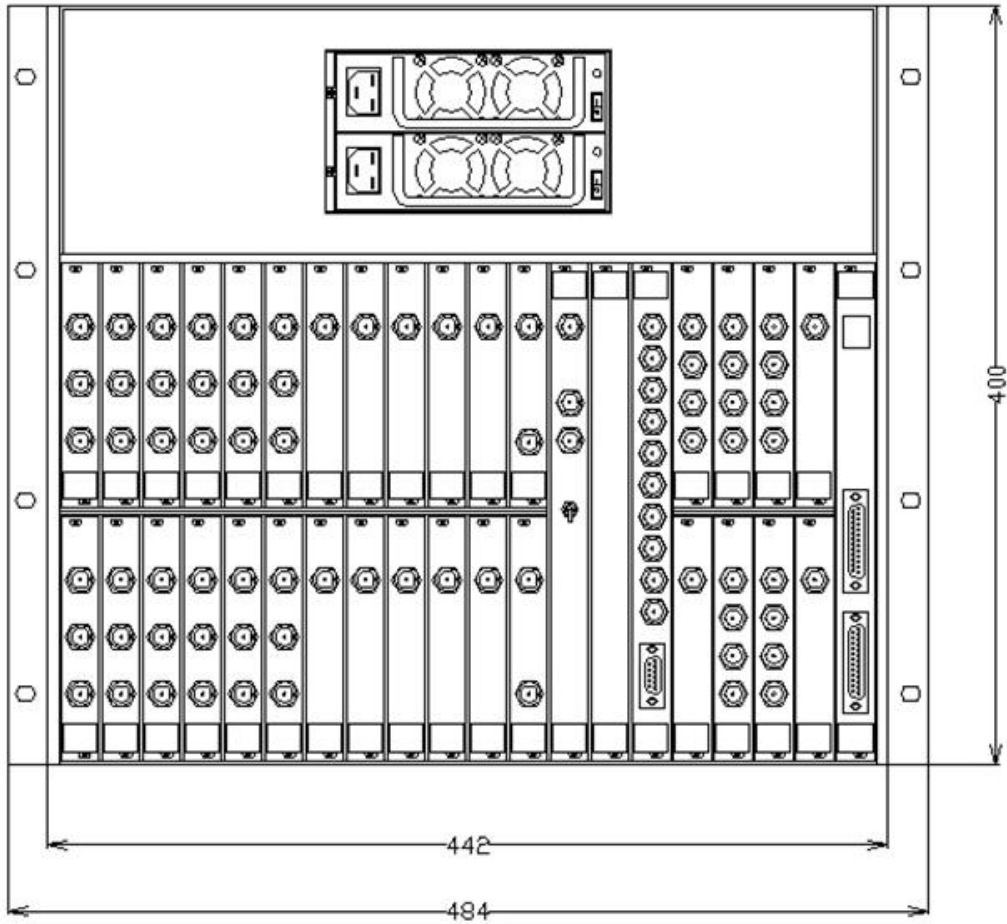

GVM2425 Installation dimensions

Installation dimensions of GVM-2425 Control Panel

Installation dimensions of GVM-2425 SD Main Unit

Installation dimensions of GVM-2425 HD Main Unit (GVM-2400H)

Height:4U

Width:485mm