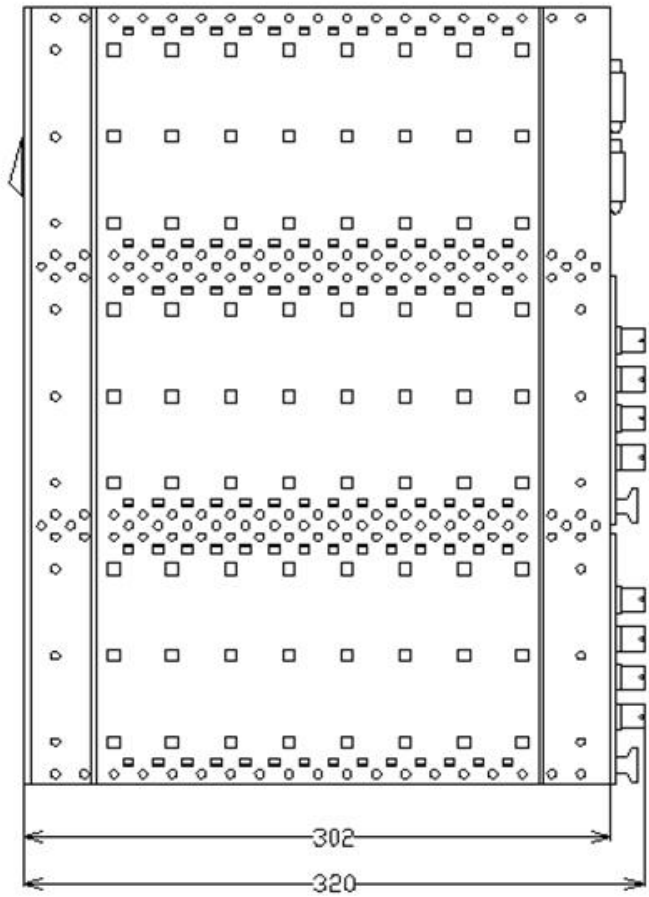

GVM2425 Installation dimensions

Installation dimensions of GVM-2425 Control Panel

Installation dimensions of GVM-2425 SD Main Unit

Installation dimensions of GVM-2425 HD Main Unit (GVM-2400H)

Height:4U

Width:485mm