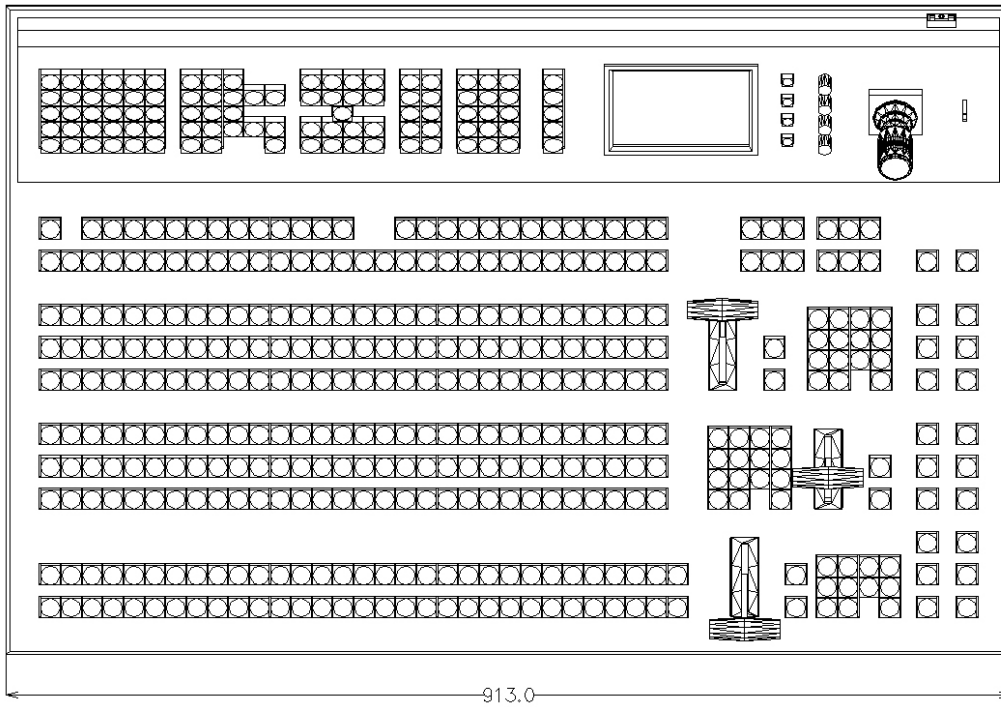

GVM2425 Installation dimensions

Installation dimensions of GVM-2425 Control Panel

Installation dimensions of GVM-2425 SD Main Unit

Installation dimensions of GVM-2425 HD Main Unit (GVM-2400H)

Height:4U

Width:485mm