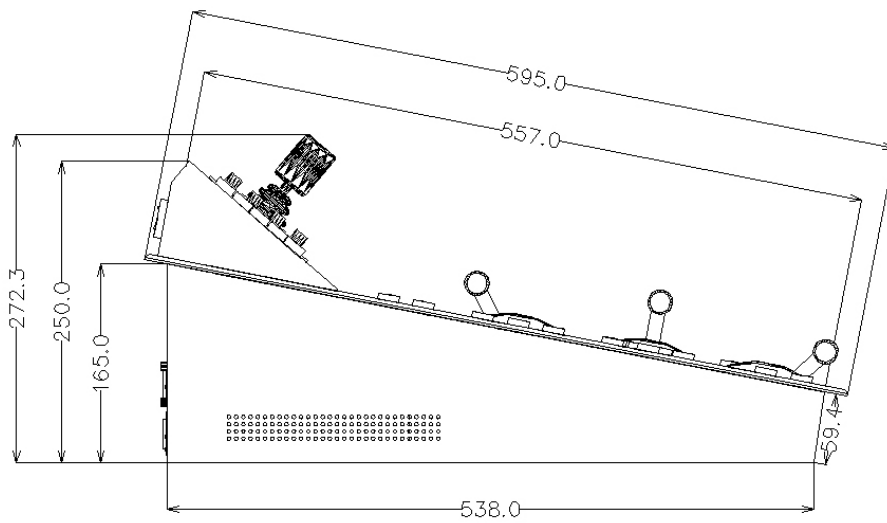

GVM2425 Installation dimensions

Installation dimensions of GVM-2425 Control Panel

Installation dimensions of GVM-2425 SD Main Unit

Installation dimensions of GVM-2425 HD Main Unit (GVM-2400H)

Height:4U

Width:485mm