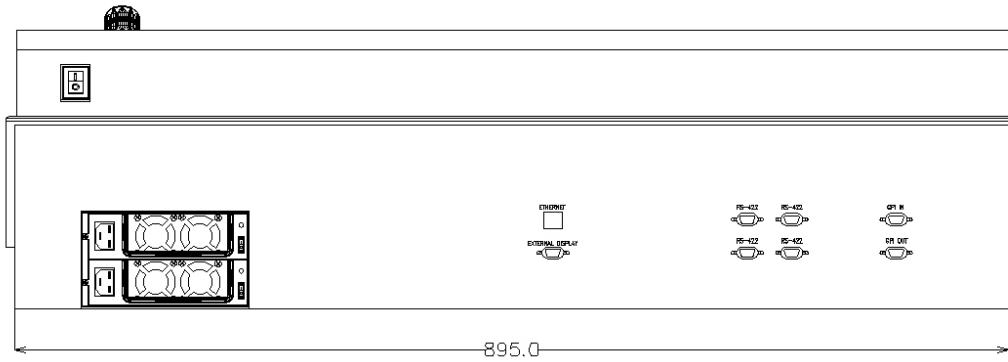

GVM2425 Installation dimensions

Installation dimensions of GVM-2425 Control Panel

Installation dimensions of GVM-2425 SD Main Unit

Installation dimensions of GVM-2425 HD Main Unit (GVM-2400H)

Height:4U

Width:485mm