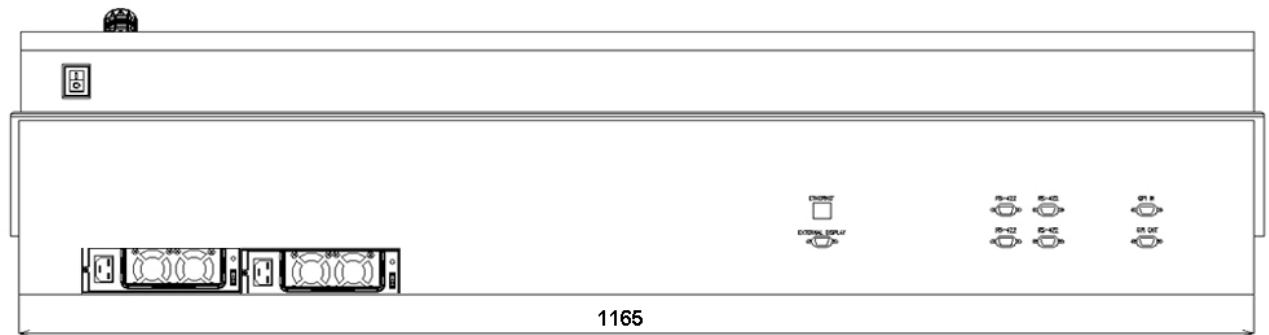

GVM3625 Mechanical dimensions

Installation dimensions of GVM- 3625C Control Panel.

Installation dimensions of GVM3625 Main Unit

Height:6U

Width:485mm