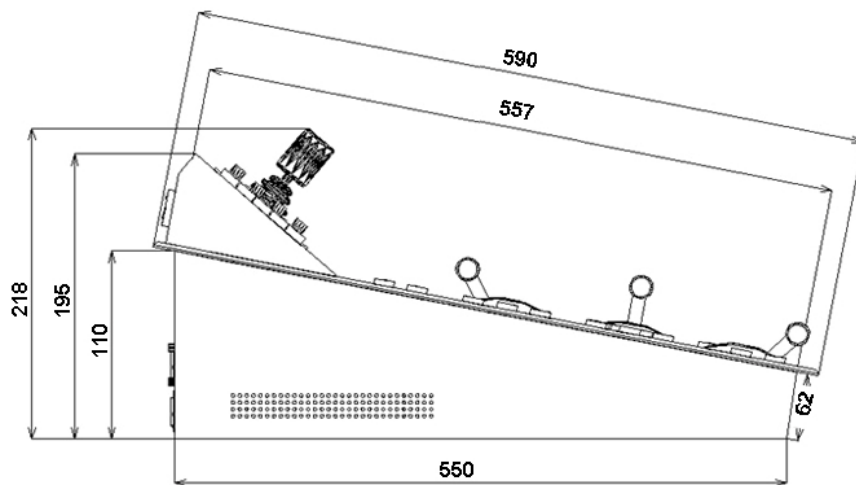

# GVM3625 Mechanical dimensions

Installation dimensions of GVM- 3625C Control Panel.

Installation dimensions of GVM3625 Main Unit

Height:6U

Width:485mm