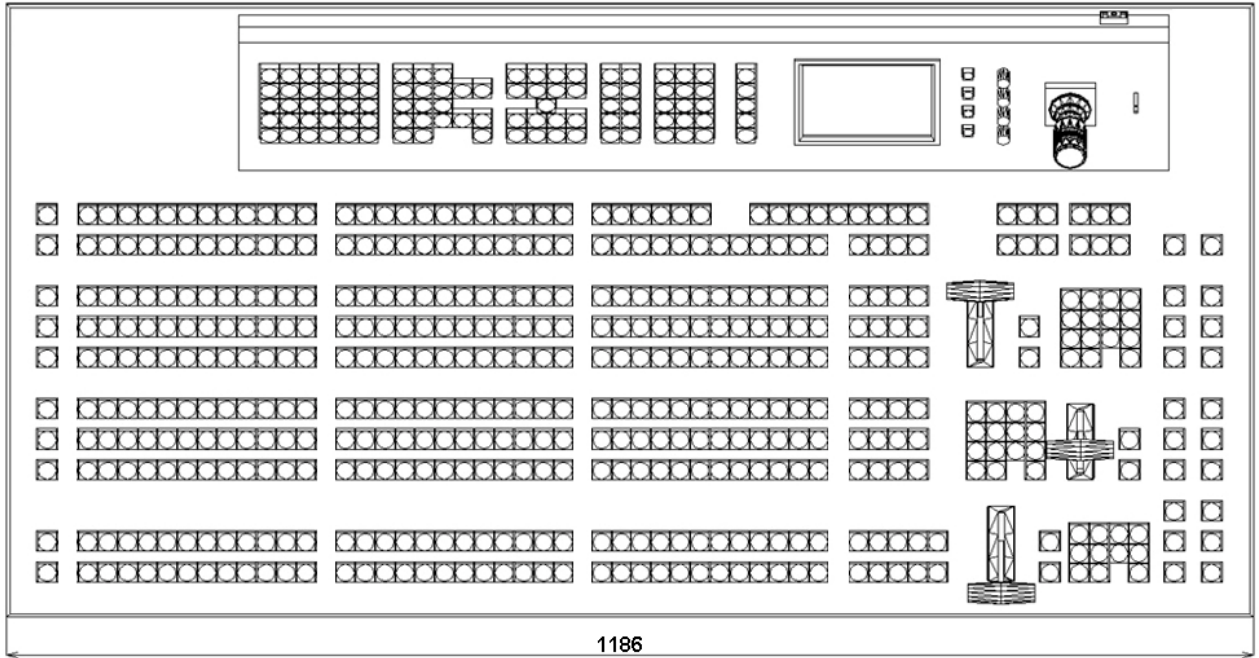

# GVM3625 Mechanical dimensions

Installation dimensions of GVM- 3625C Control Panel.

Installation dimensions of GVM3625 Main Unit

Height:6U

Width:485mm