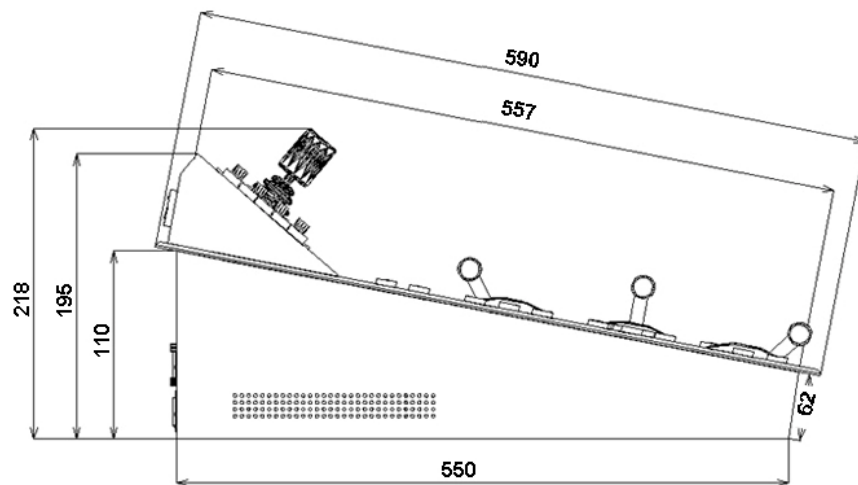

GVM3625 Mechanical dimensions

Installation dimensions of GVM- 3625C Control Panel.

Installation dimensions of GVM3625 Main Unit

Height:6U

Width:485mm