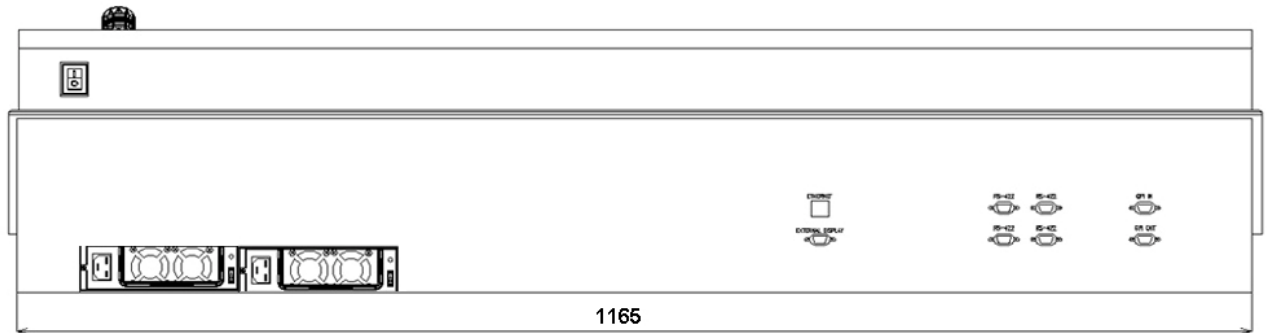

# GVM3625 Mechanical dimensions

Installation dimensions of GVM- 3625C Control Panel.

Installation dimensions of GVM3625 Main Unit

Height:6U

Width:485mm