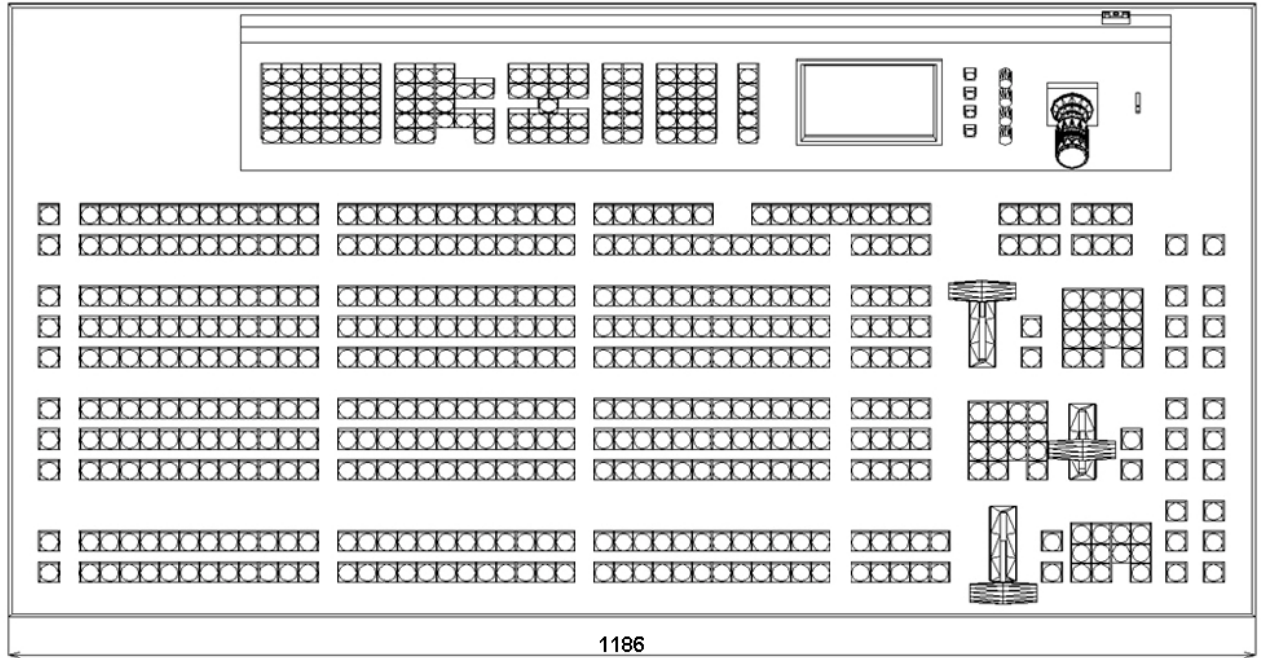

GVM3625 Mechanical dimensions

Installation dimensions of GVM- 3625C Control Panel.

Installation dimensions of GVM3625 Main Unit

Height:6U

Width:485mm