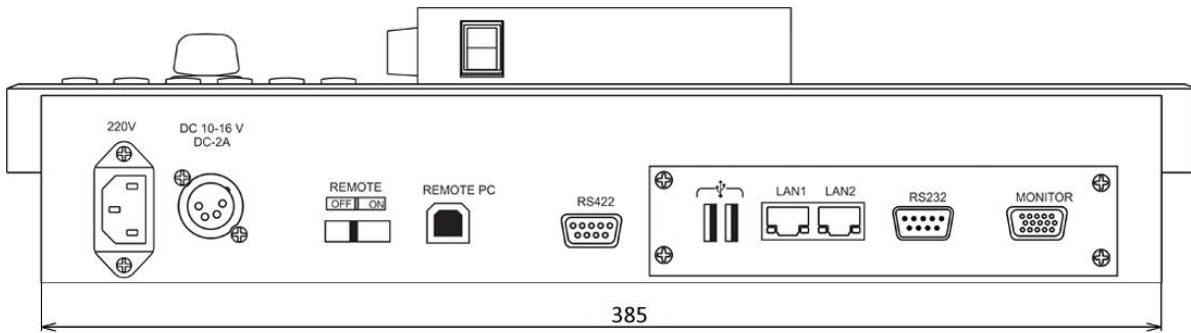

GVM810 Installation dimensions

Installation dimensions of GVM 810C Control Panel

Installation dimensions of GVM120H Main Unit

Height:1U