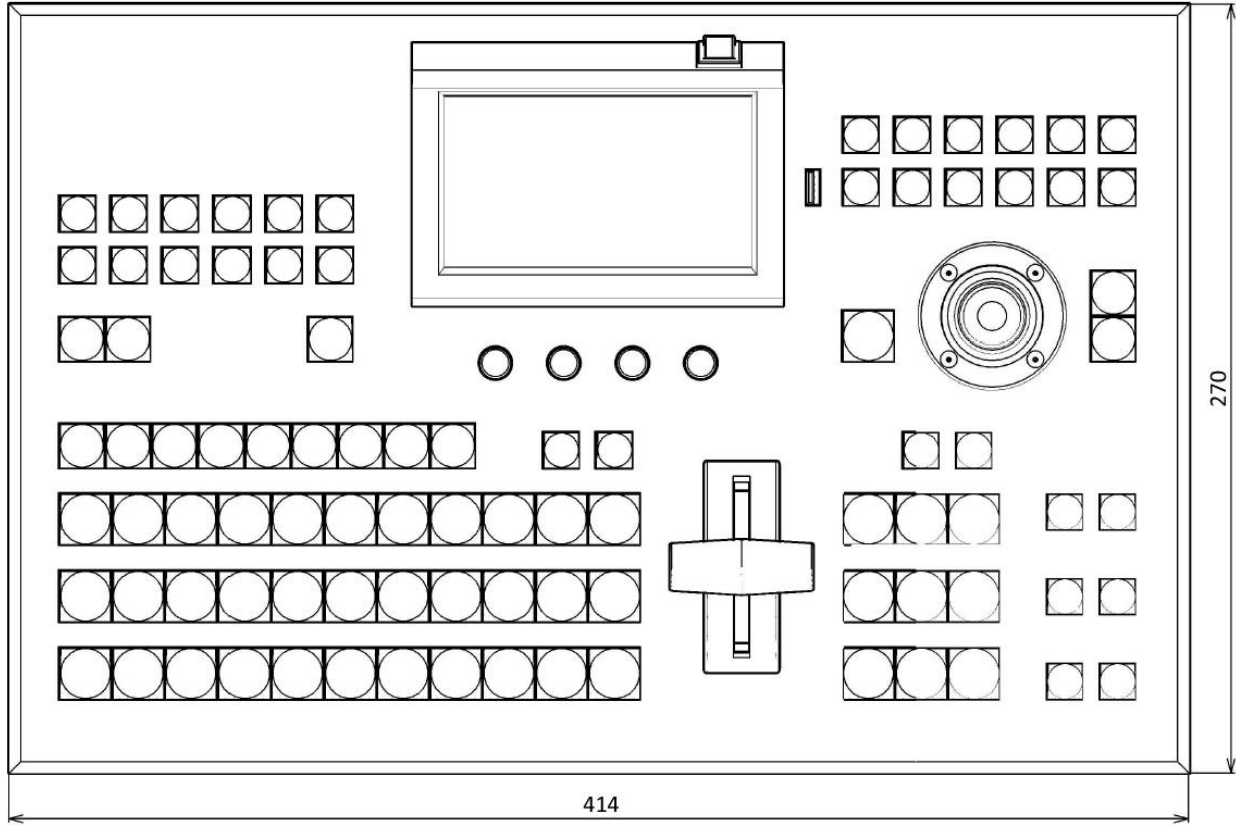

GVM810 Installation dimensions

Installation dimensions of GVM 810C Control Panel

Installation dimensions of GVM120H Main Unit

Height:1U