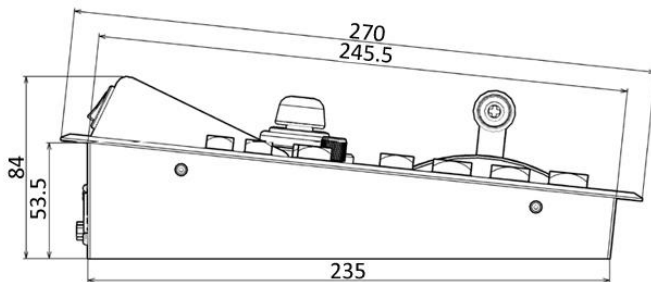

GVM810 Installation dimensions

Installation dimensions of GVM 810C Control Panel

Installation dimensions of GVM120H Main Unit

Height:1U